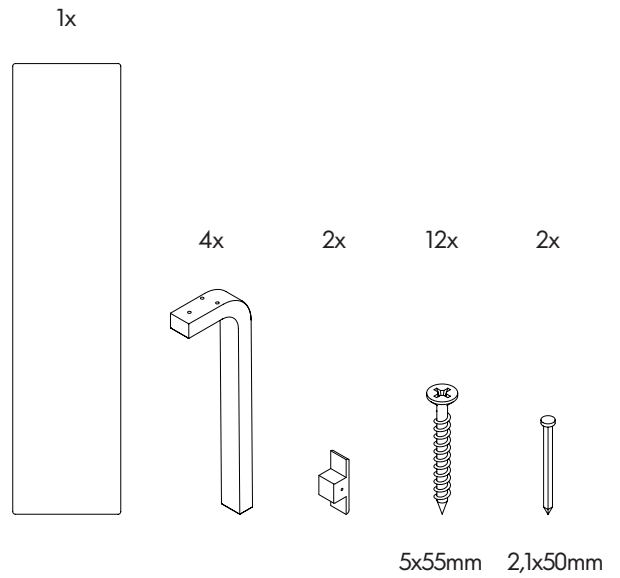

BENCH 168B

Design Alvar Aalto 1945

artek

1

2