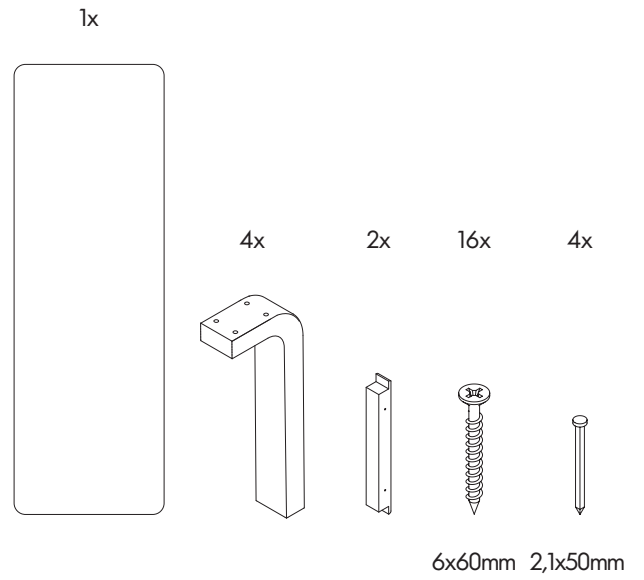

BENCH 167

Design Alvar Aalto 1945

artek

1

2